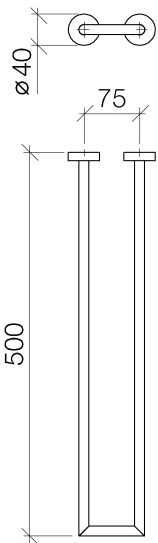

Bathtub - Lissé

Towel bar two-piece fixed - polished chrome

Article number: 83 210 979-00

- Center to center 2-7/8"
- Width 4-3/8"
- Height 1-5/8"
- Flange diameter 1-5/8"
- 19-5/8" Projection

polished chrome

Dimensional drawing

All dimensions in mm / inch = mm x 0,0394

Bathtub - Lissé

Towel bar two-piece fixed - polished chrome

Article number: 83 210 979-00

Bathtub - Lissé
Towel bar two-piece fixed - polished chrome
Article number: 83 210 979-00

Spare parts list

Number	Item Number	Designation	Number of units
--------	-------------	-------------	-----------------